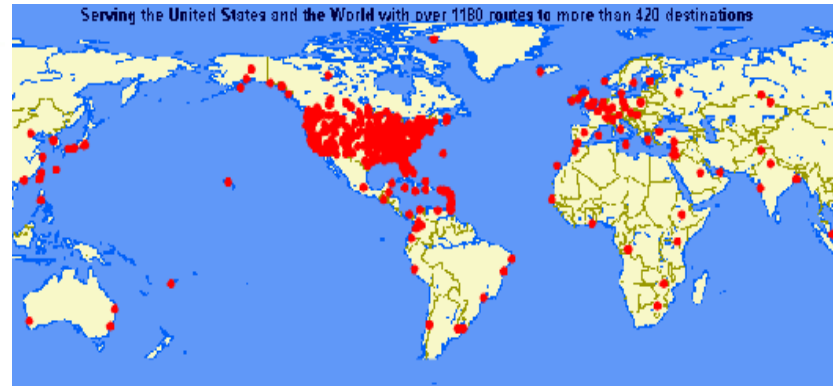

MaxFreight *Virtual Airlines*

World cargo & charter since 1999

CONSOLIDATED FLIGHT LISTING

www.maxfreightva.com

Fly what you want...

Where you want...

When you want!